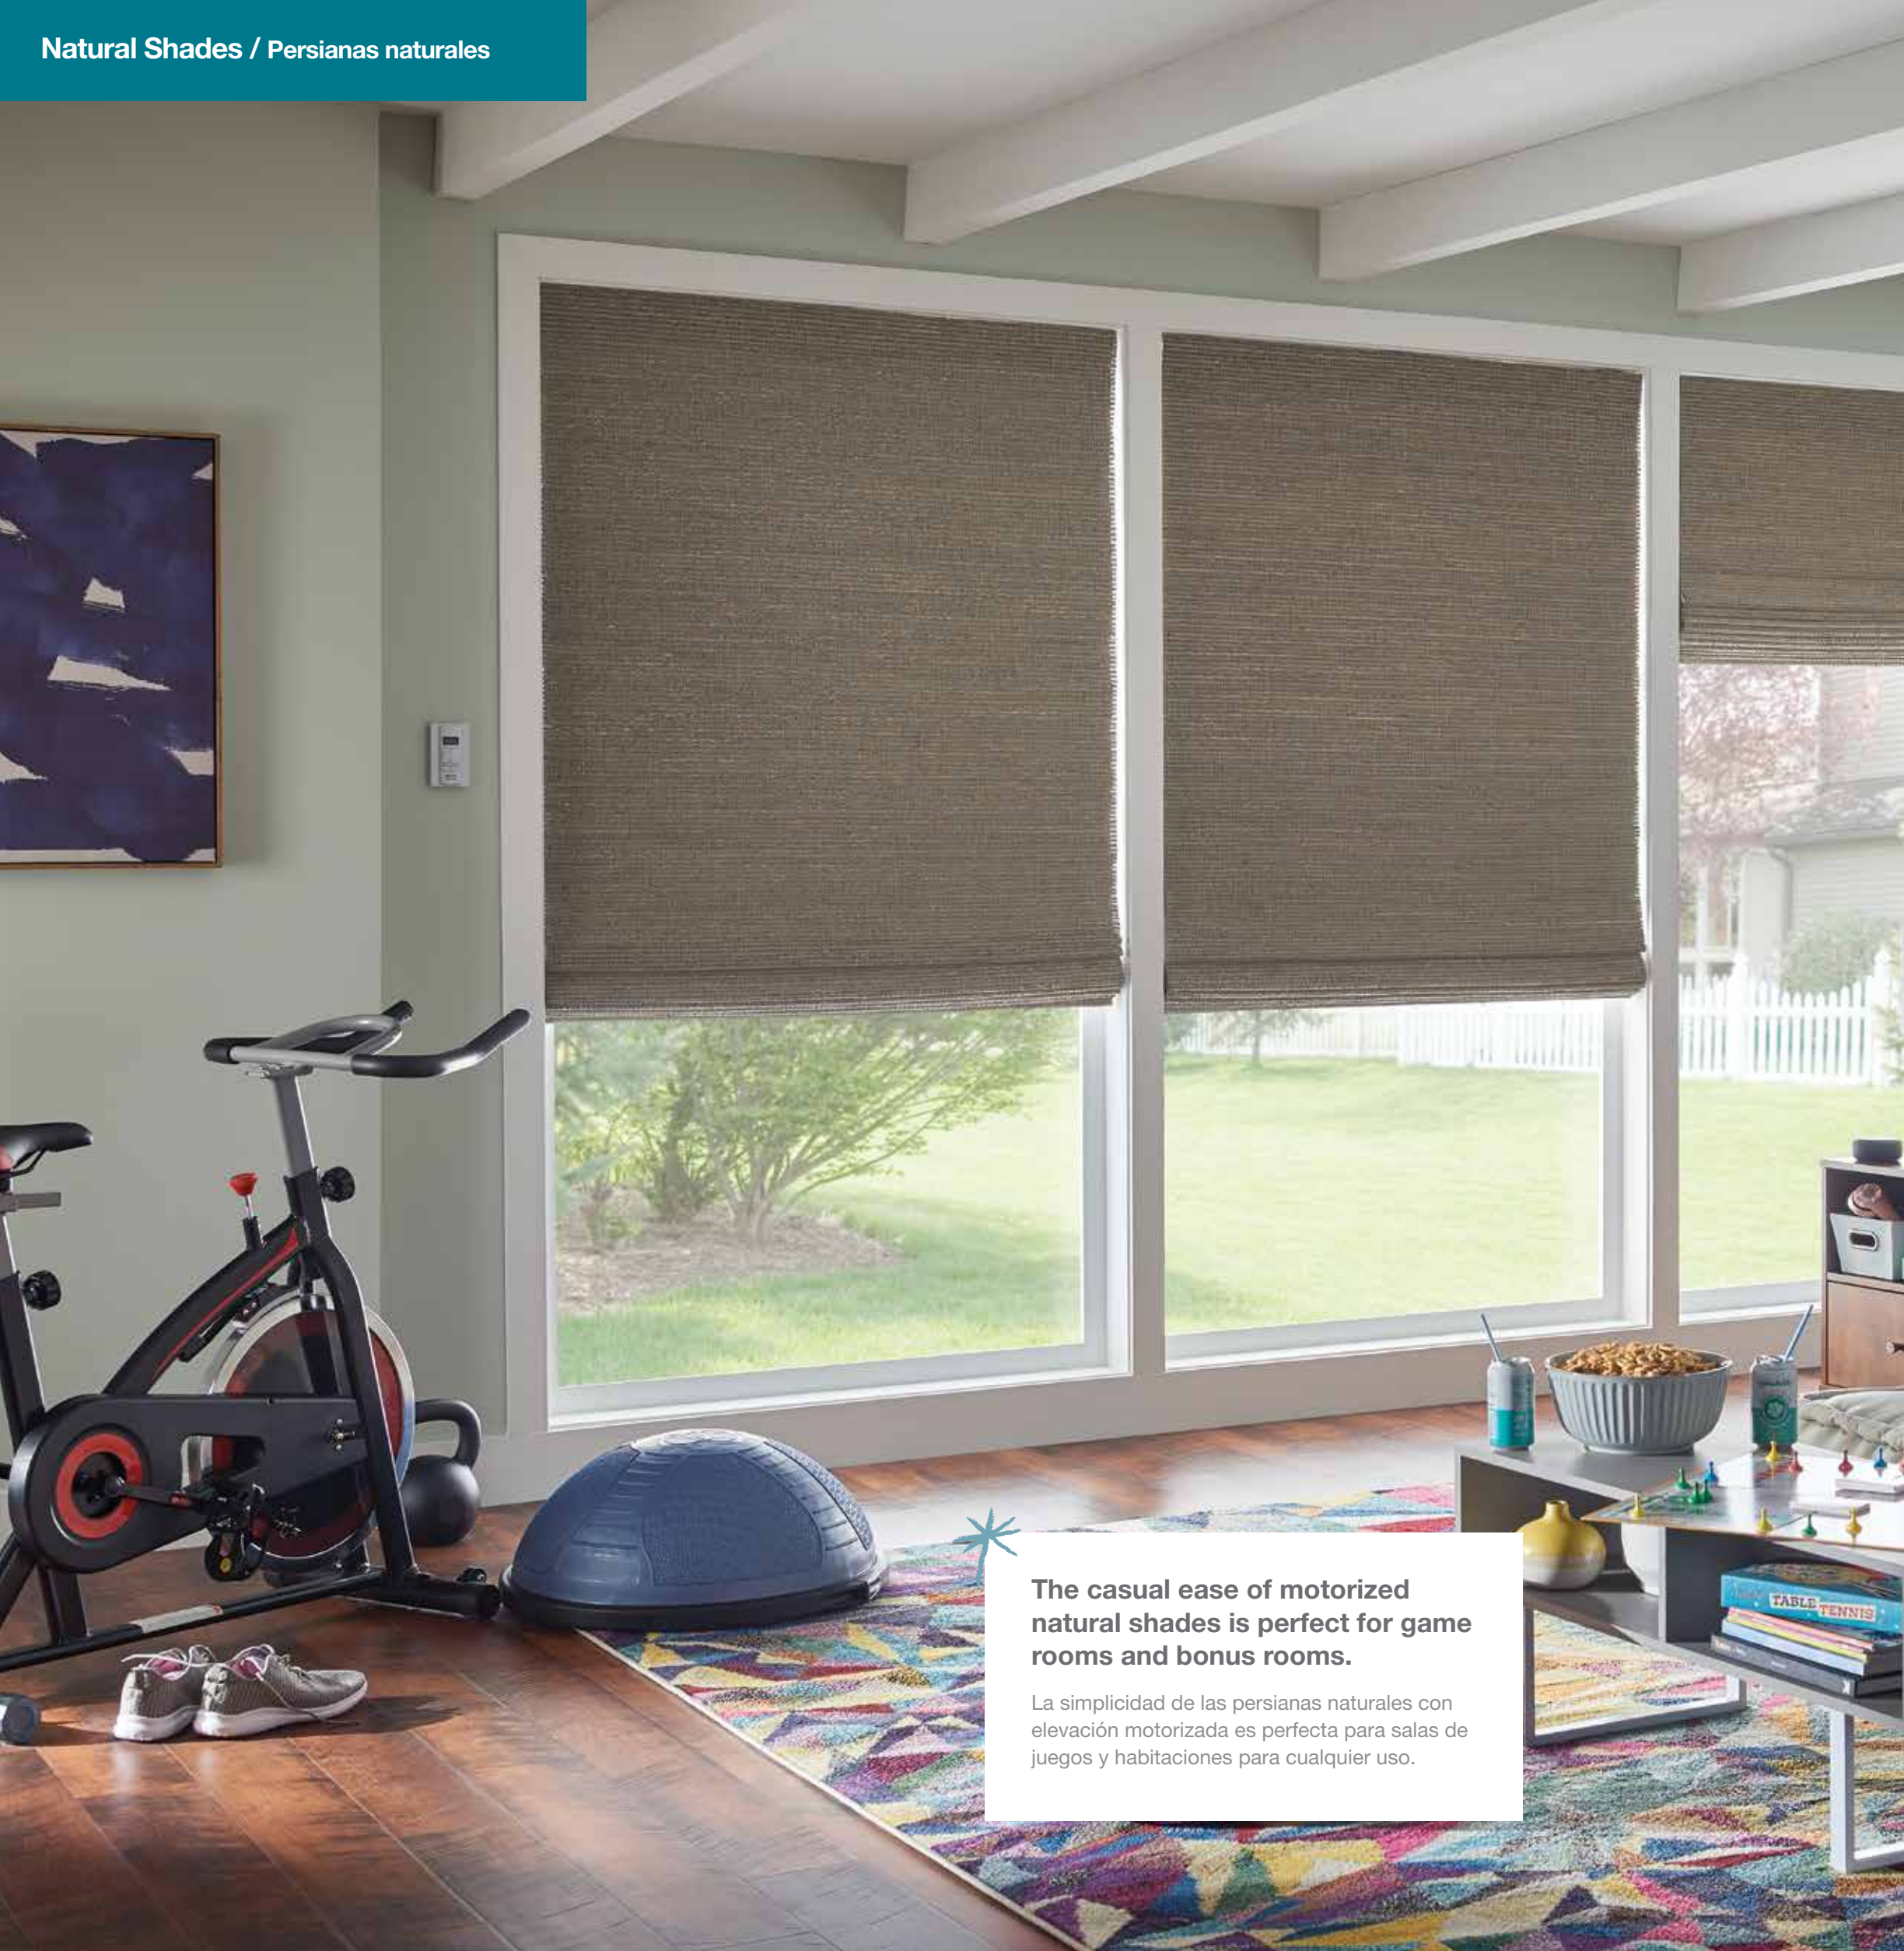

The casual ease of motorized natural shades is perfect for game rooms and bonus rooms.

La simplicidad de las persianas naturales con elevación motorizada es perfecta para salas de juegos y habitaciones para cualquier uso.