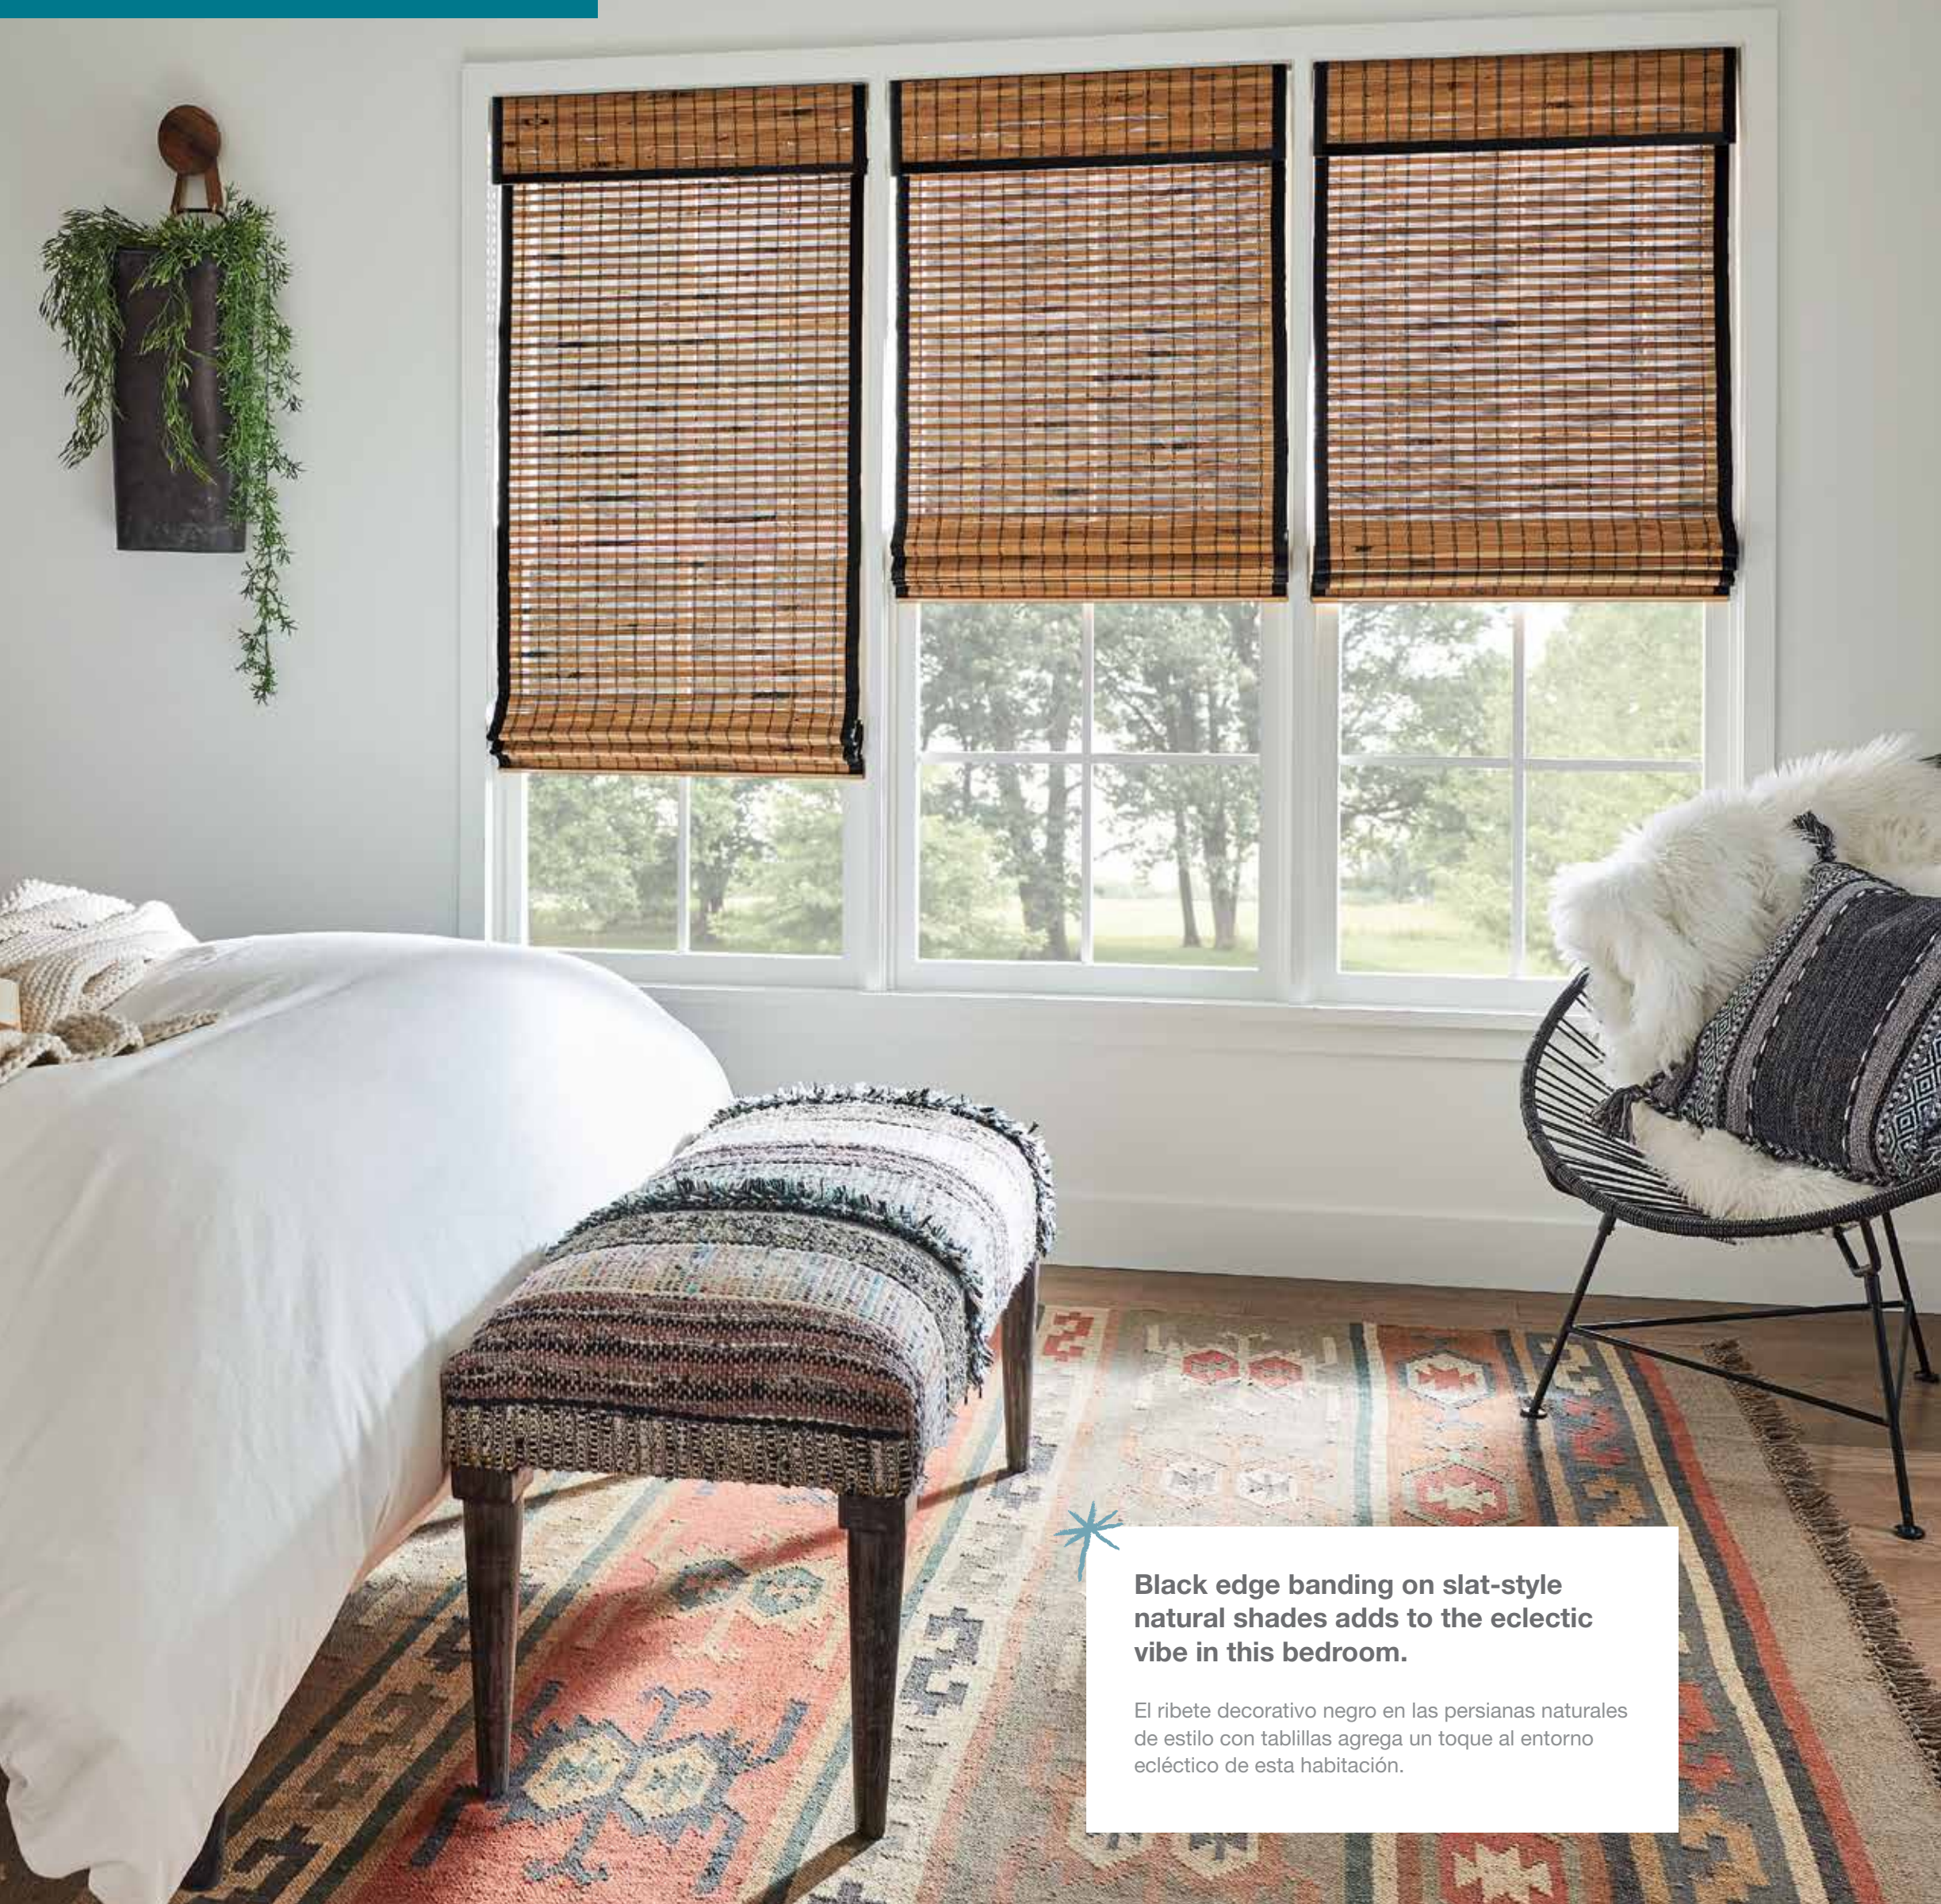

Black edge banding on slat-style natural shades adds to the eclectic vibe in this bedroom.

El ribete decorativo negro en las persianas naturales de estilo con tablillas agrega un toque al entorno ecléctico de esta habitación.