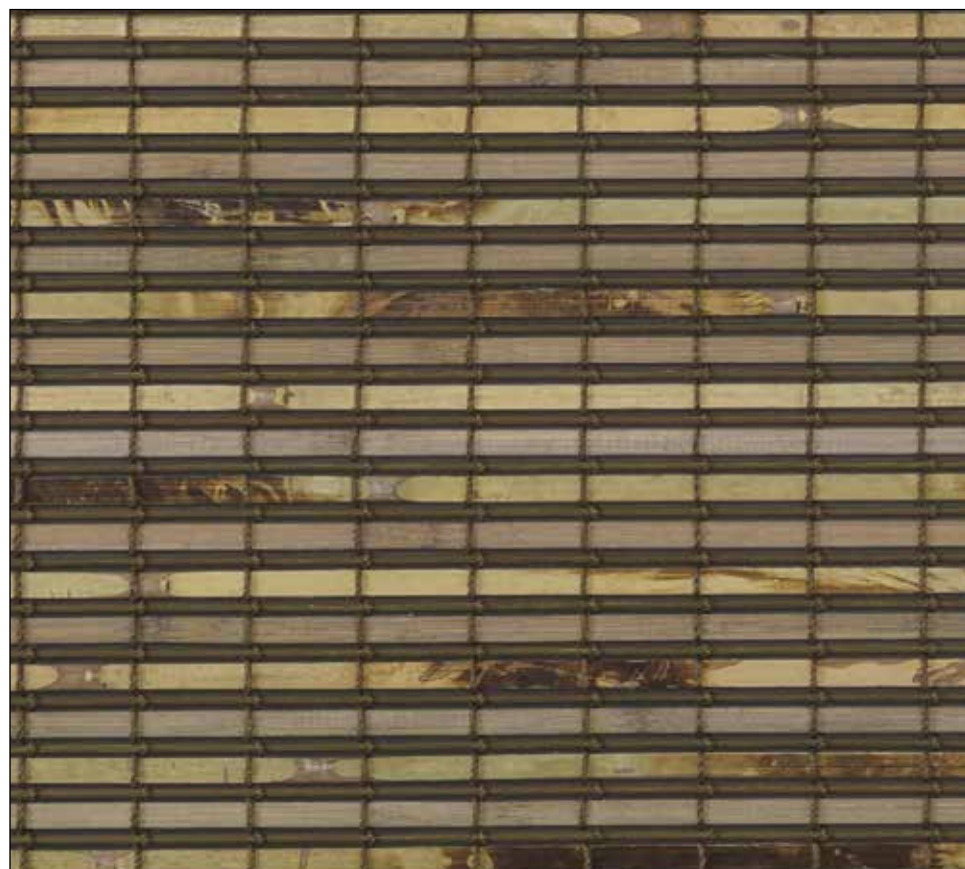

Cabo

Color: **Placid, 60705**
Natural Drape Available: Yes
Sliding Panel Color: T0705

Fabric Content: Slit Bamboo,
Bamboo Reed
Light Control: Sheer to Light Filtering
Cordless Bottomrail: Mineral Gray
Maximum Width: 96"
Edge Banding Required: No