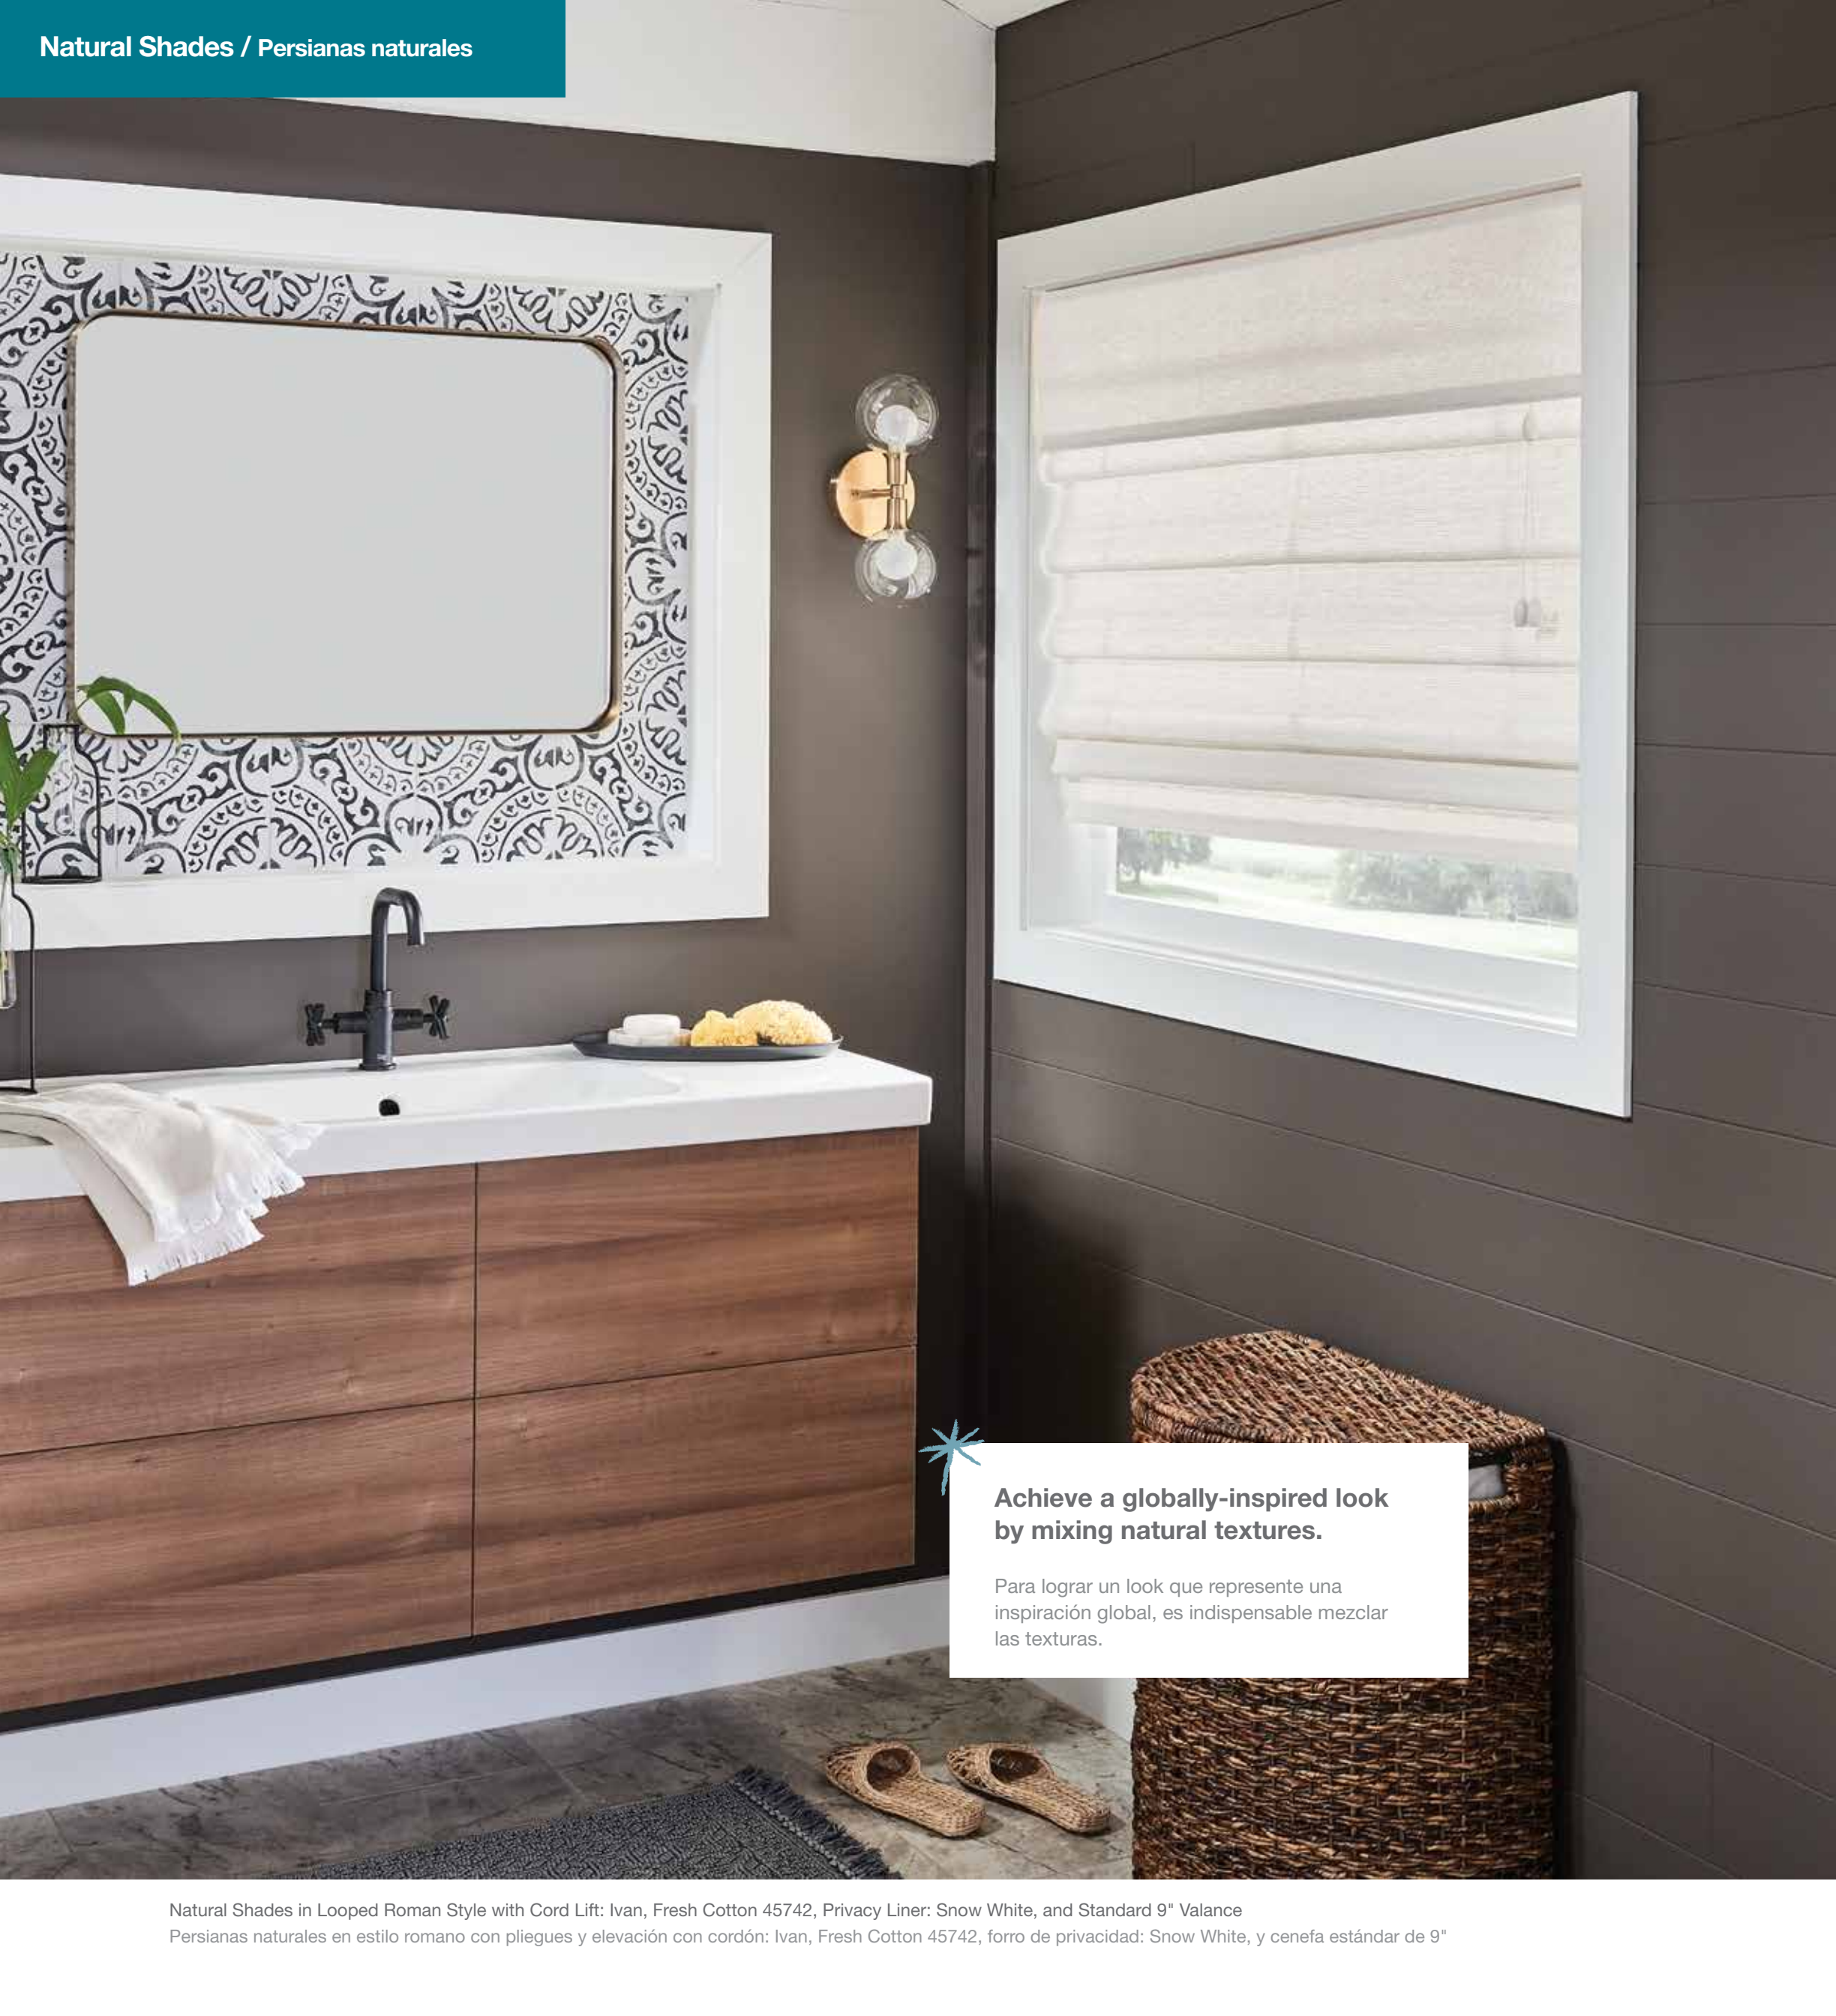

Achieve a globally-inspired look by mixing natural textures.

Para lograr un look que represente una inspiración global, es indispensable mezclar las texturas.