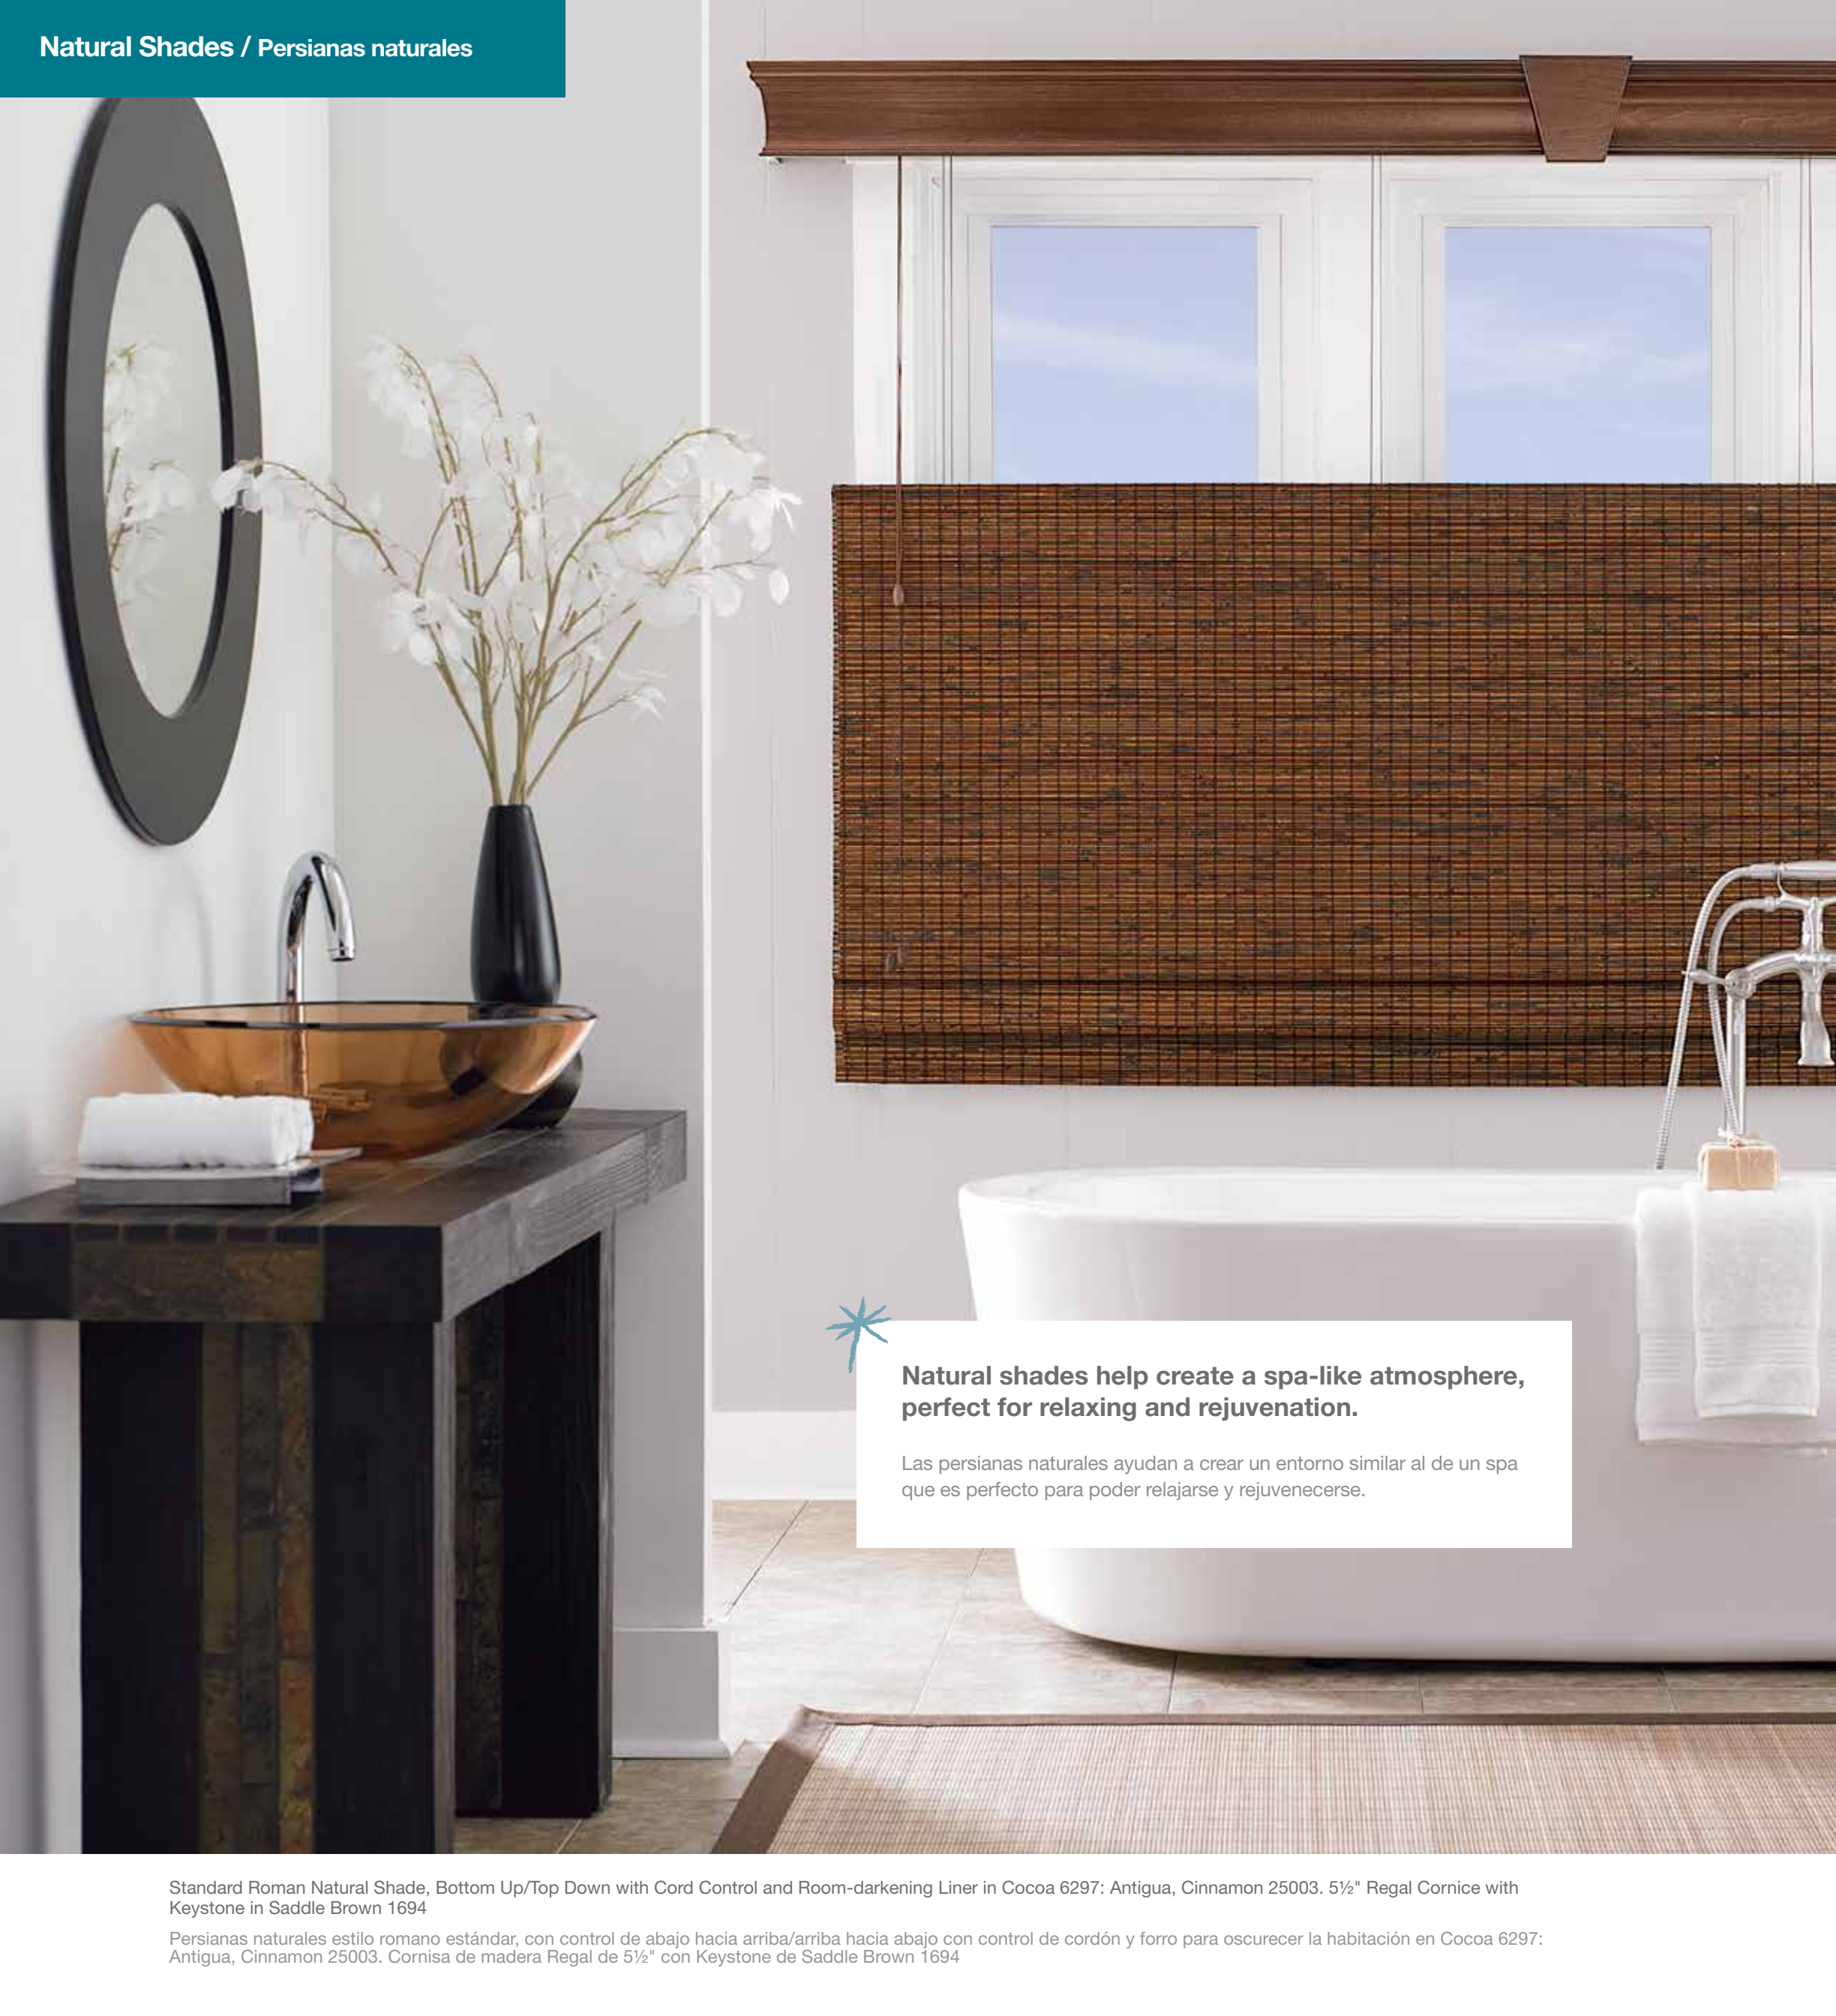

Natural shades help create a spa-like atmosphere, perfect for relaxing and rejuvenation.

Las persianas naturales ayudan a crear un entorno similar al de un spa que es perfecto para poder relajarse y rejuvenecerse.

Standard Roman Natural Shade, Bottom Up/Top Down with Cord Control and Room-darkening Liner in Cocoa 6297: Antigua, Cinnamon 25003. 5½" Regal Cornice with Keystone in Saddle Brown 1694

Persianas naturales estilo romano estándar, con control de abajo hacia arriba/arriba hacia abajo con control de cordón y forro para oscurecer la habitación en Cocoa 6297: Antigua, Cinnamon 25003. Cornisa de madera Regal de 5½" con Keystone de Saddle Brown 1694