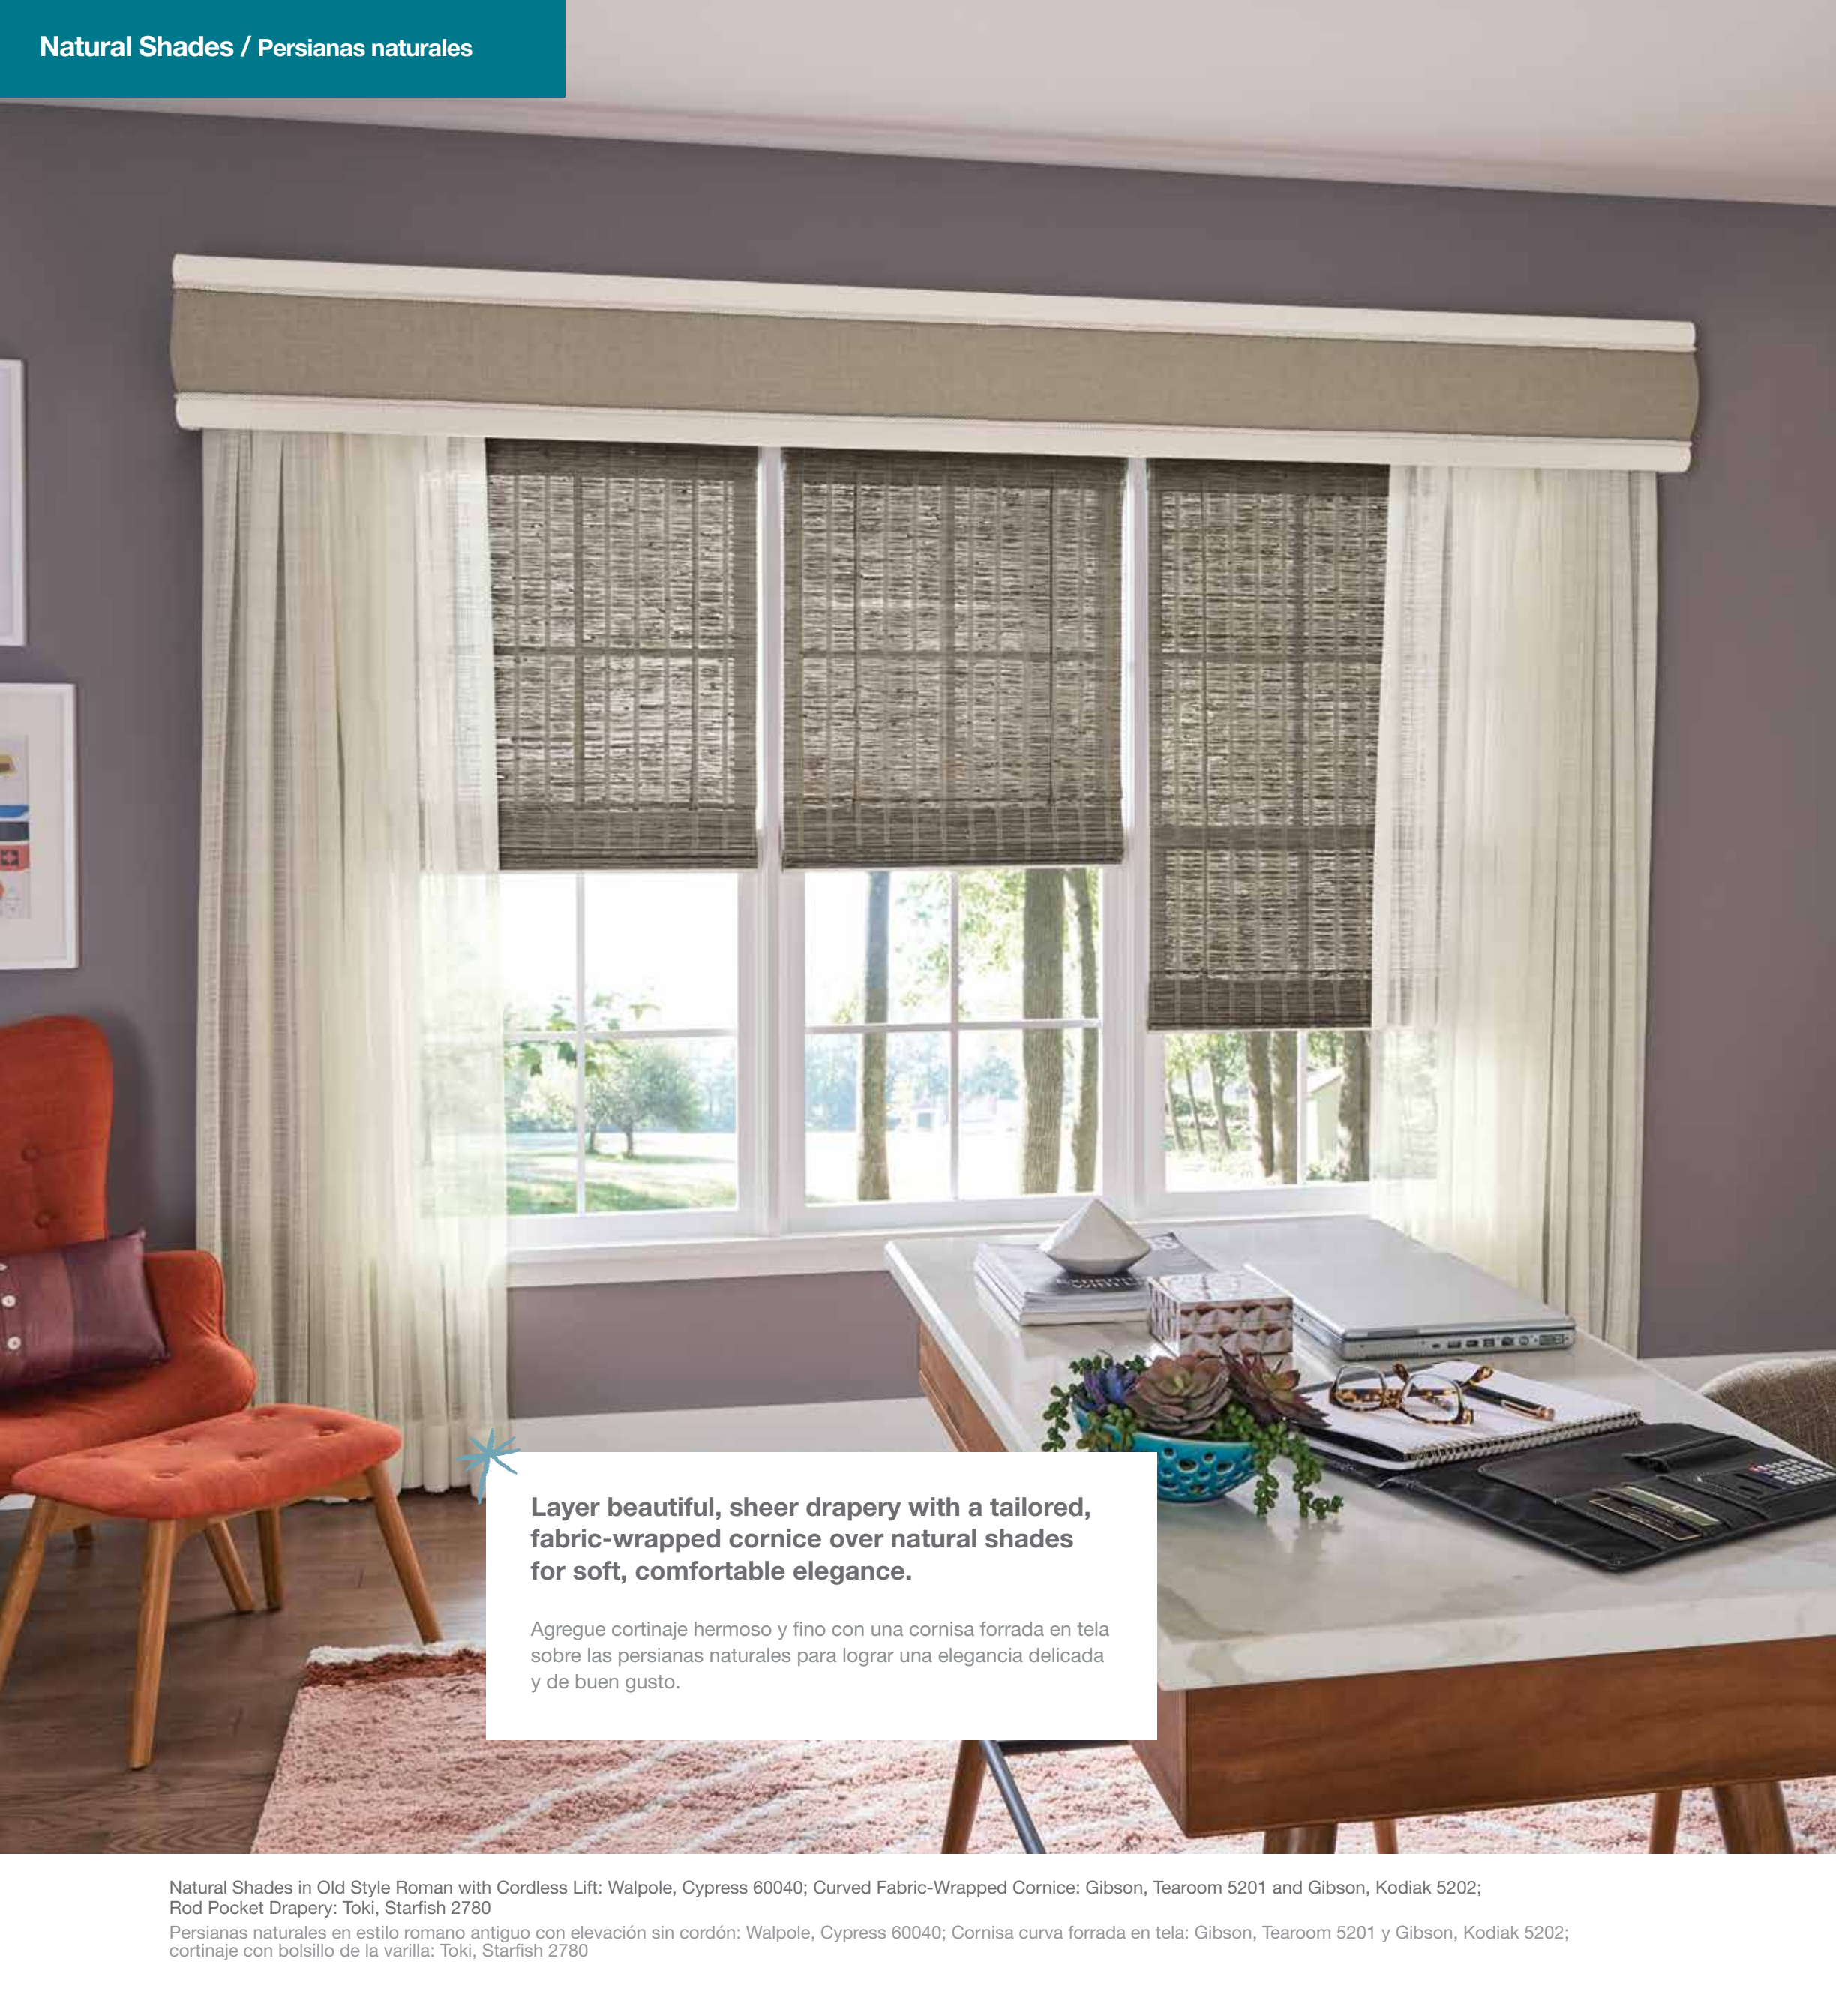

Layer beautiful, sheer drapery with a tailored, fabric-wrapped cornice over natural shades for soft, comfortable elegance.

Agregue cortinaje hermoso y fino con una cornisa forrada en tela sobre las persianas naturales para lograr una elegancia delicada y de buen gusto.

Natural Shades in Old Style Roman with Cordless Lift: Walpole, Cypress 60040; Curved Fabric-Wrapped Cornice: Gibson, Tearoom 5201 and Gibson, Kodiak 5202; Rod Pocket Drapery: Toki, Starfish 2780

Persianas naturales en estilo romano antiguo con elevación sin cordón: Walpole, Cypress 60040; Cornisa curva forrada en tela: Gibson, Tearoom 5201 y Gibson, Kodiak 5202; cortinaje con bolsillo de la varilla: Toki, Starfish 2780