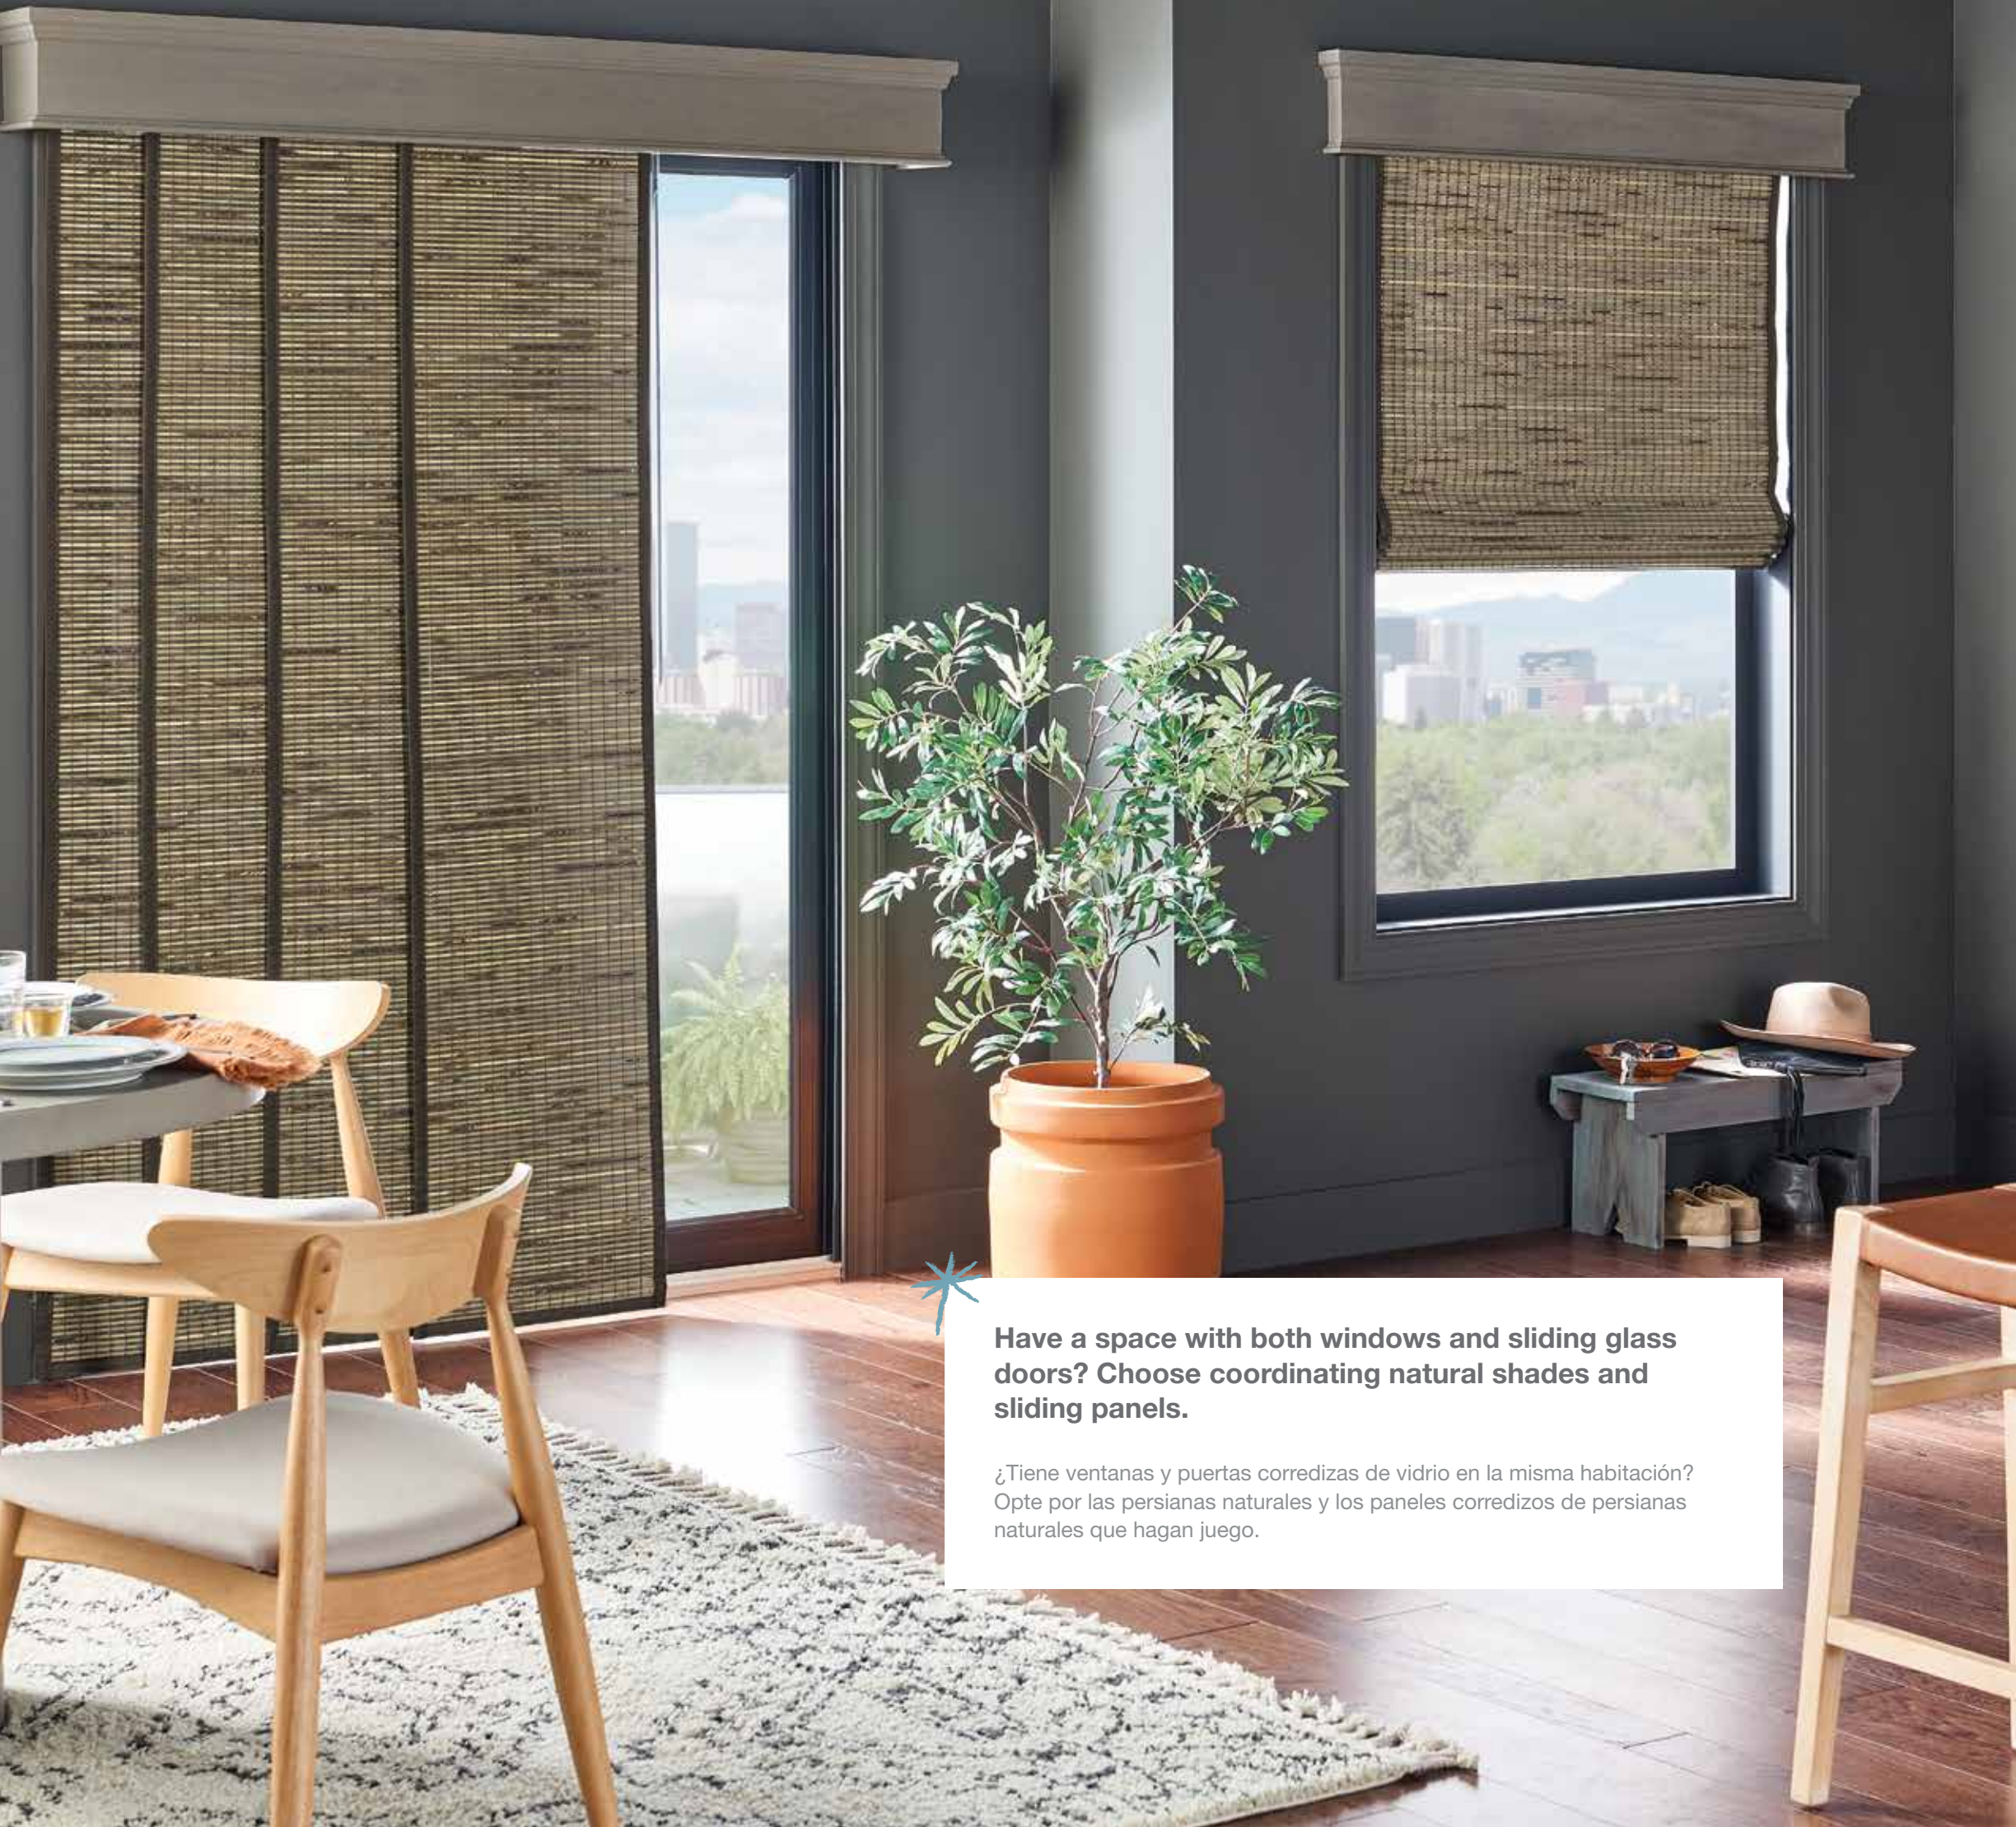

Have a space with both windows and sliding glass doors? Choose coordinating natural shades and sliding panels.

¿Tiene ventanas y puertas corredizas de vidrio en la misma habitación? Opte por las persianas naturales y los paneles corredizos de persianas naturales que hagan juego.

Natural Shades in Old Style Roman with Motorized Lift: Cabo, Placid 60705, Privacy Liner: Taupe 2659, 1" Edge Banding: Chocolate 7006, and 7½" Noble Wood Cornice; Natural Shade Sliding Panels: Cabo, Placid 60705, Privacy Liner: Taupe 2659, 1" Edge Banding: Chocolate 7006, and 7½" Noble Wood Cornice: Smoked Oyster 1834

Persianas naturales en estilo romano antiguo con elevación motorizada: Cabo, Placid 60705, Forro de privacidad: Taupe 2659, ribete decorativo de 1": Chocolate 7006, y cornisa de madera Noble de 7½"; paneles corredizos de persianas naturales: Cabo, Placid 60705, Forro de privacidad: Taupe 2659, ribete decorativo de 1": Chocolate 7006, y cornisa de madera Noble de 7½": Smoked Oyster 1834