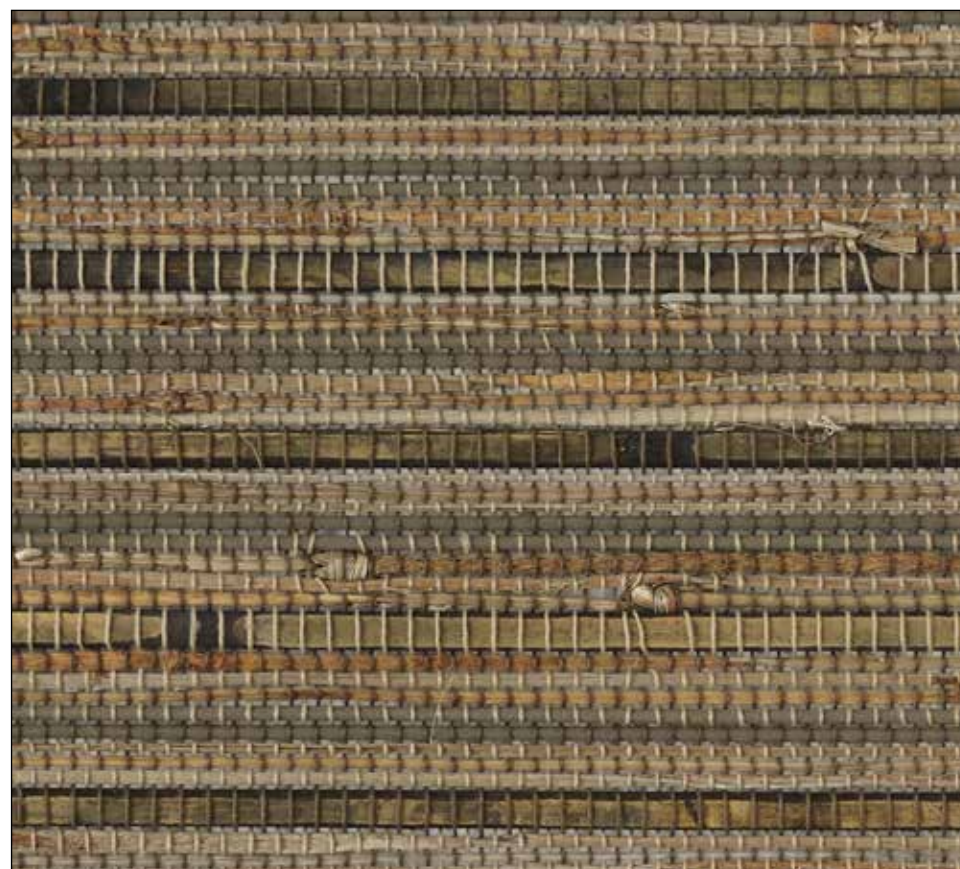

Gemma

Color: **Restful Tan, 80820**
Natural Drape Available: Yes
Sliding Panel Color: T0820

Fabric Content: Bamboo Slat,
Bamboo Reed, Jute
Light Control: Light Filtering
Cordless Bottomrail: Mineral Gray
Maximum Width: 96"
Edge Banding Required: No

The beauty of natural shades is inherent in the diversity and asymmetry of the slats and reeds. Accordingly, variations in consistency, uniformity, and color are inherent characteristics of natural shades and are not flaws. Due to the variation in slats, reeds, and cords, Bali cannot guarantee that a shade will perfectly match the sample. Color on slats and reeds are subject to variation.