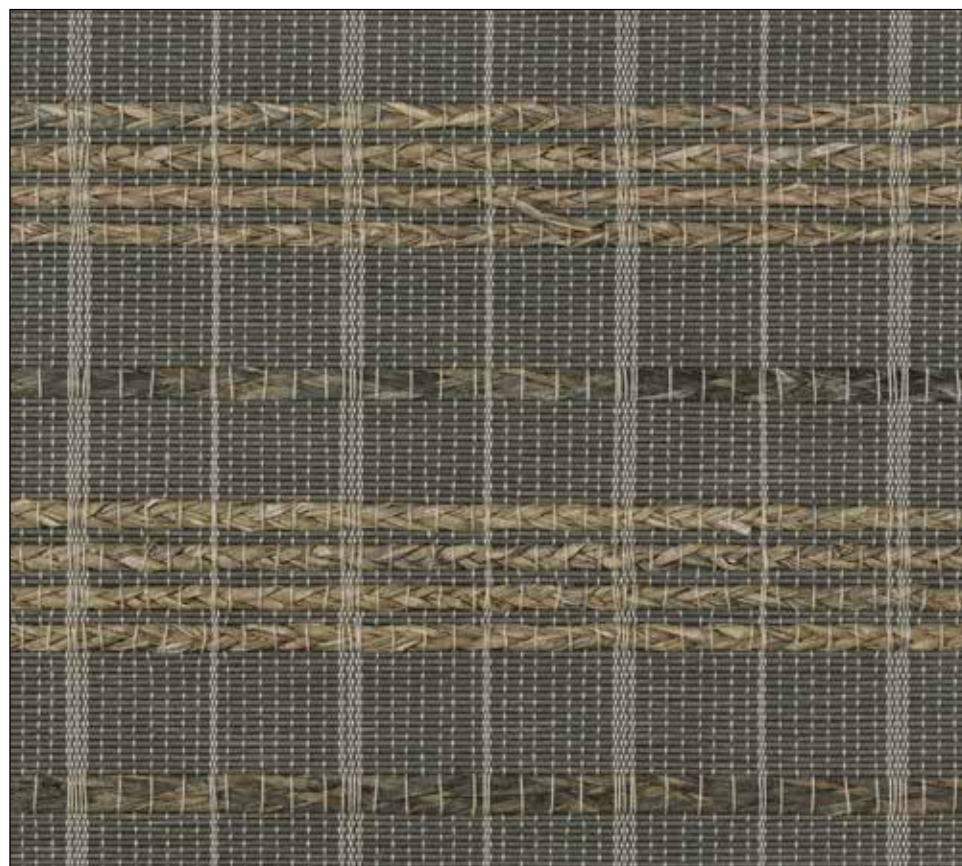

Highpoint

Color: **Brook, 35113**
Natural Drape Available: Yes
Sliding Panel Color: T5113

Fabric Content: Bamboo Reed,
Jute Braid
Light Control: Sheer
Cordless Bottomrail: Gray Beige
Maximum Width: 96"
Edge Banding Required: No