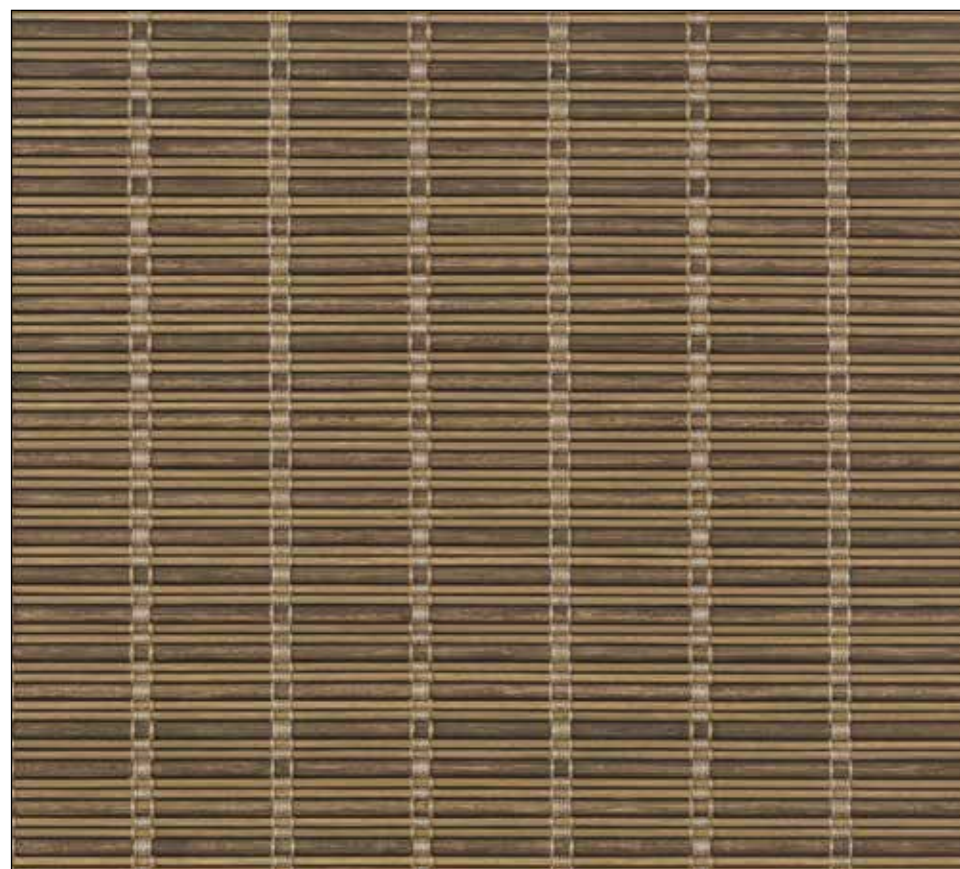

Spree

Color: **Loft, 80743**
Natural Drape Available: Yes
Sliding Panel Color: T0743

Fabric Content: Bamboo Reed
Light Control: Sheer to Light Filtering
Cordless Bottomrail: Gray Beige
Maximum Width: 96"
Edge Banding Required: No

The beauty of natural shades is inherent in the diversity and asymmetry of the slats and reeds. Accordingly, variations in consistency, uniformity, and color are inherent characteristics of natural shades and are not flaws. Due to the variation in slats, reeds, and cords, Bali cannot guarantee that a shade will perfectly match the sample. Color on slats and reeds are subject to variation.