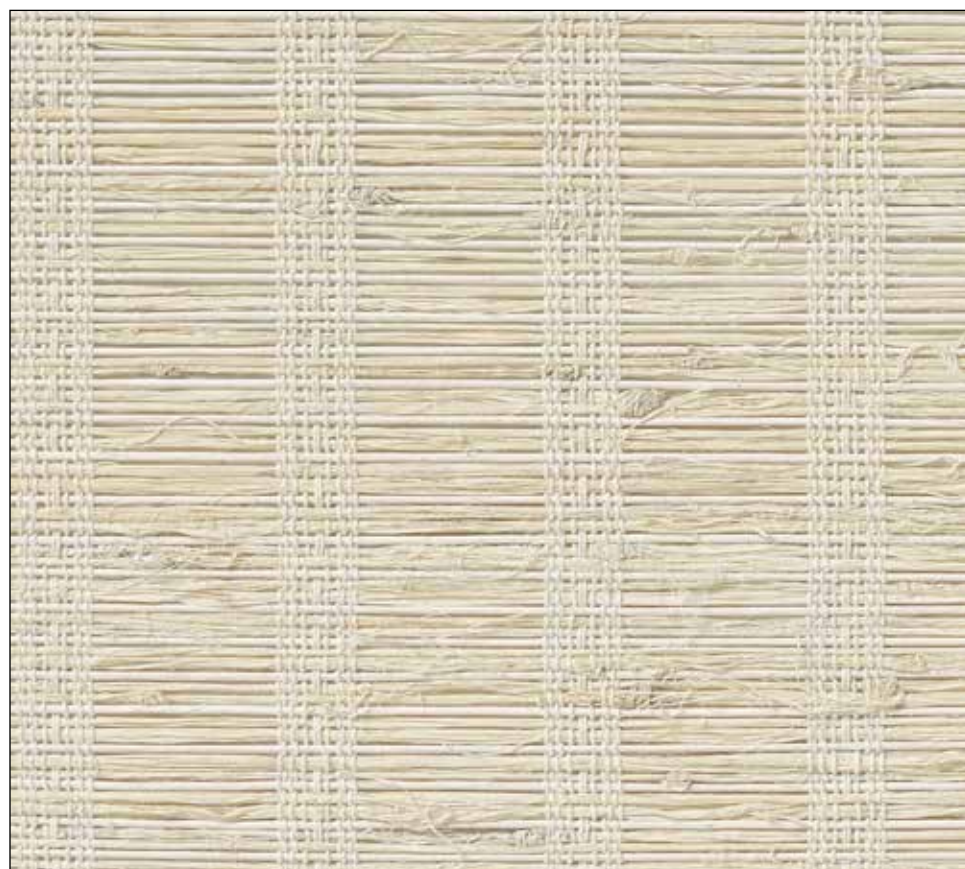

Faroe

Color: **Oyster, 65090**
Natural Drape Available: No
Sliding Panel Color: T5090

Fabric Content: Grass, Bamboo Reed
Light Control: Light Filtering
Cordless Bottomrail: Dover White
Maximum Width: 96"
Edge Banding Required: No