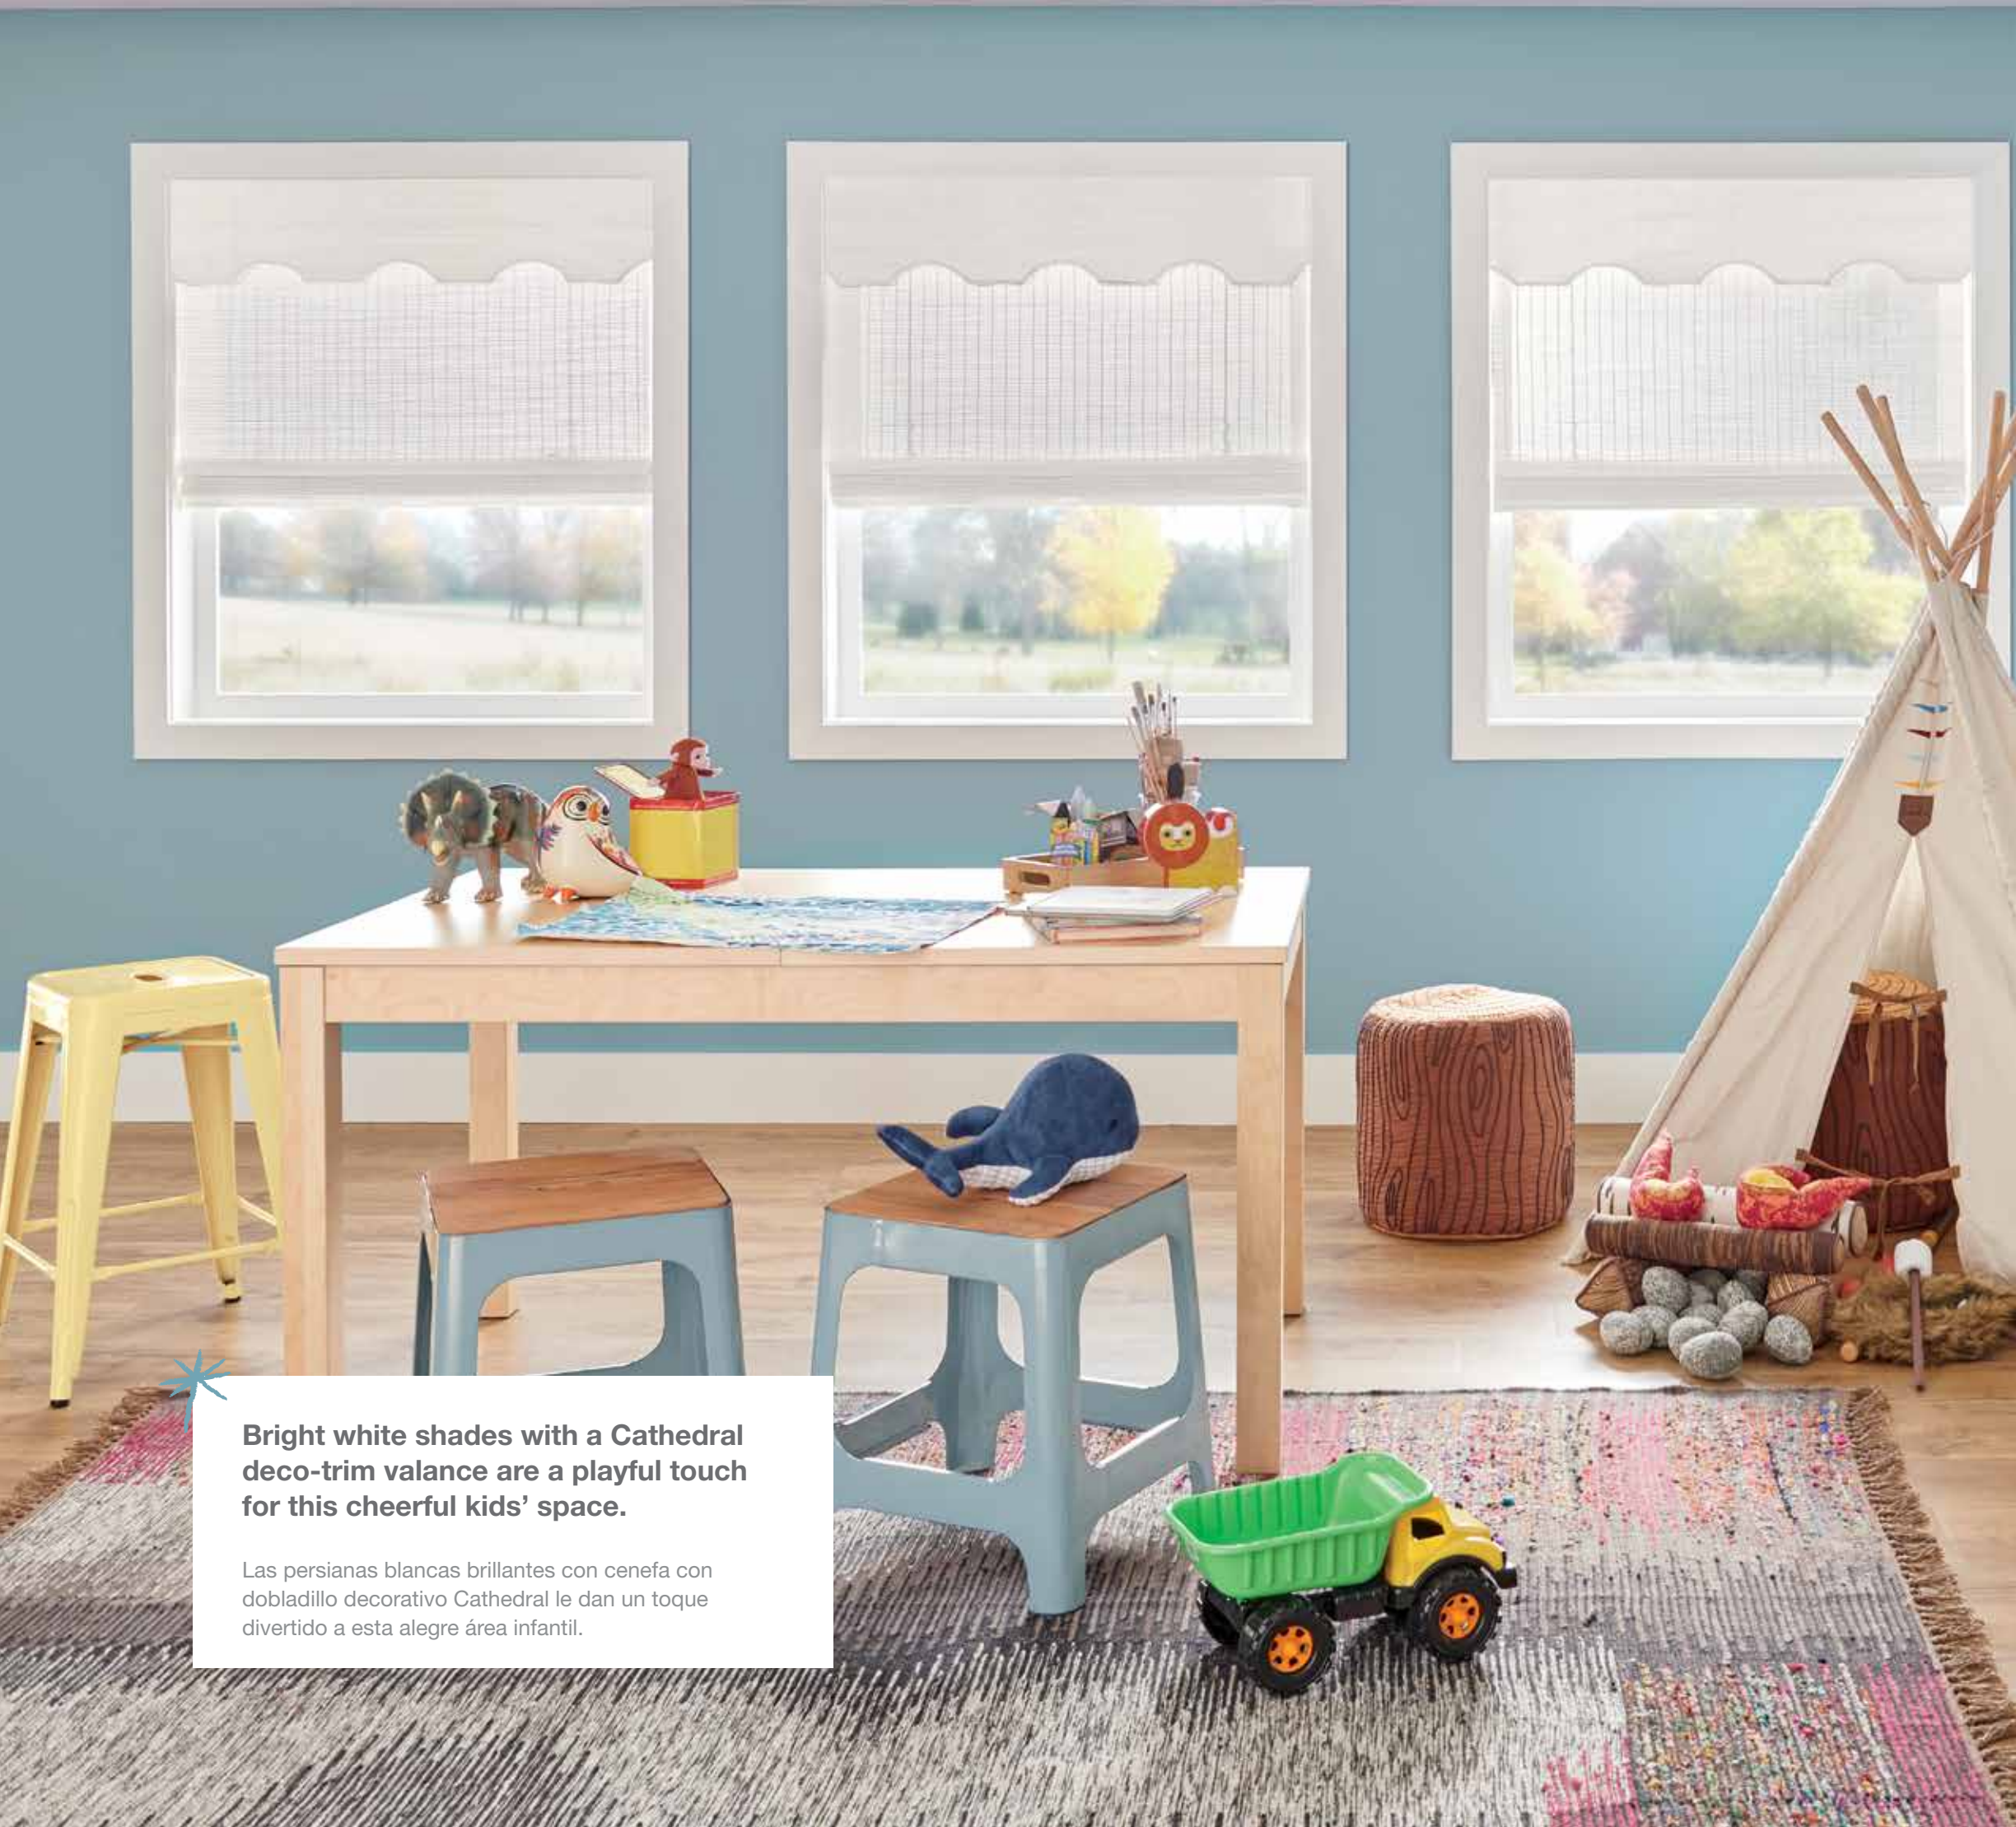

Bright white shades with a Cathedral deco-trim valance are a playful touch for this cheerful kids' space.

Las persianas blancas brillantes con cenefa con dobladillo decorativo Cathedral le dan un toque divertido a esta alegre área infantil.

Windows: Standard Roman Natural Shades with Cordless Lift: Framework, White 80603 and 9" Cathedral Deco-Trim Valance with Accent Gimp: White 417.

Ventanas: Persianas Natural romanas estándar con elevación sin cordón: Framework, White 80603 y cenefa con dobladillo decorativo Cathedral de 9" con galón decorativo: White 417.