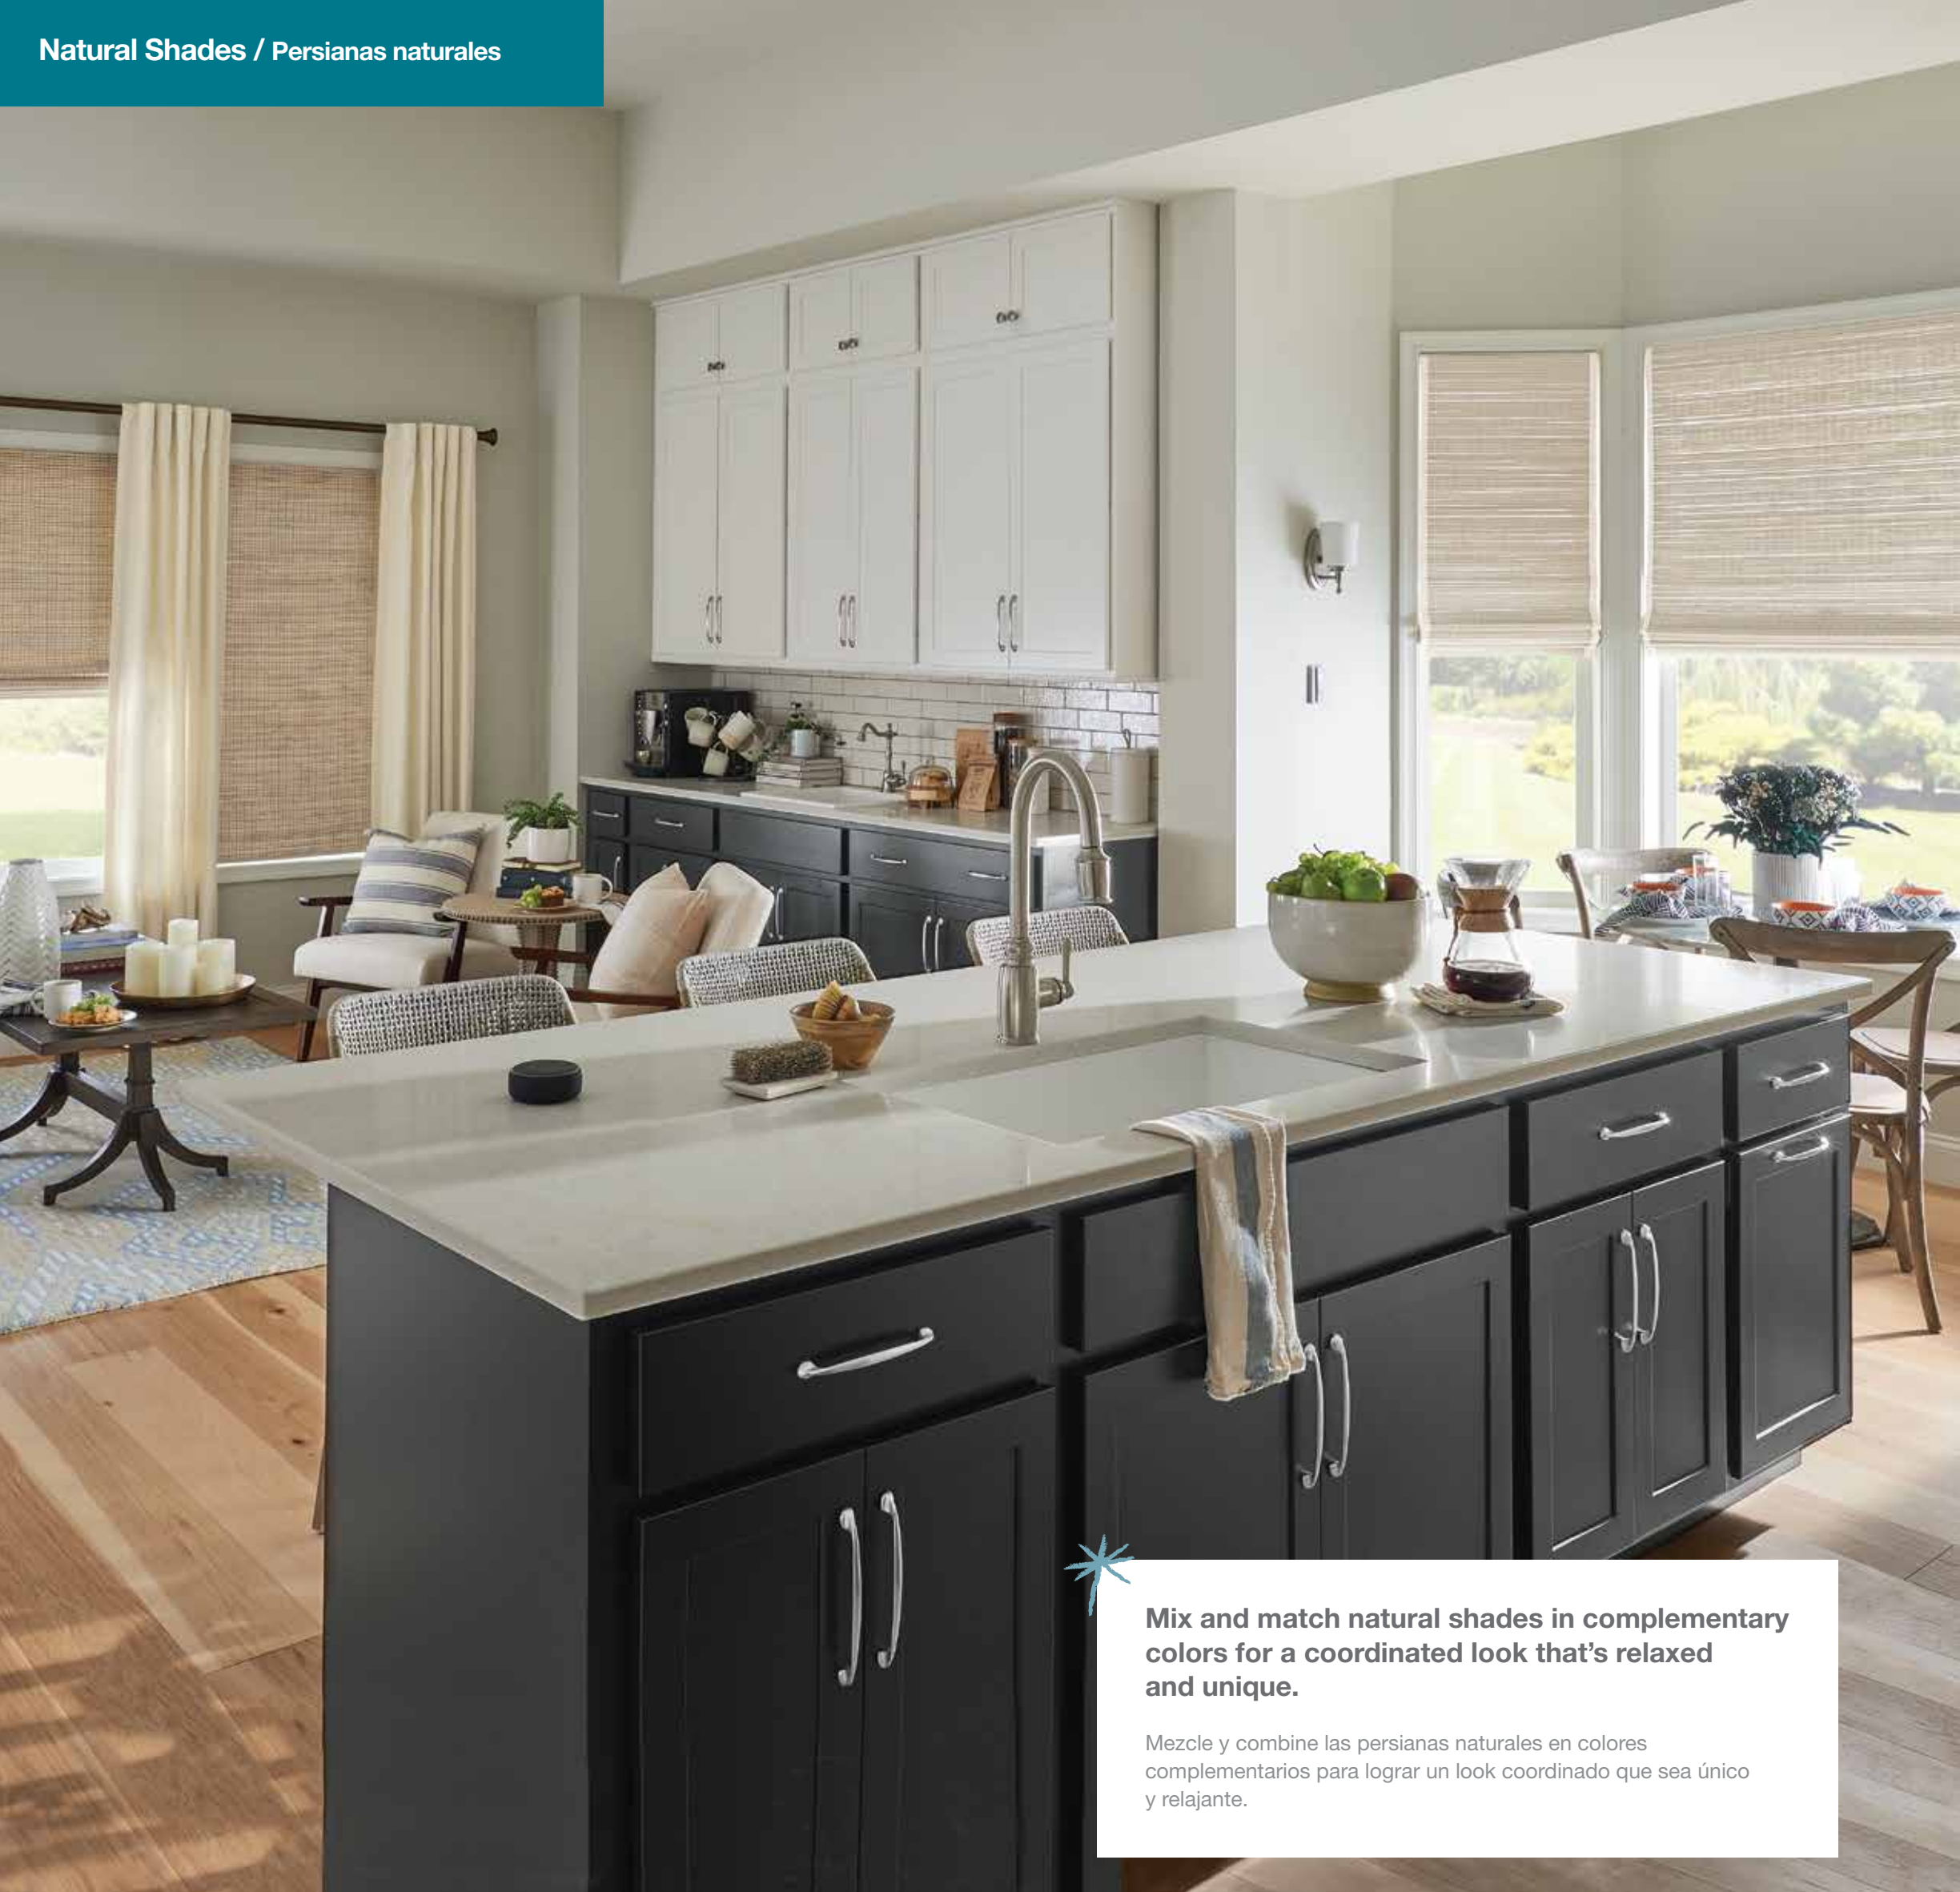

Mix and match natural shades in complementary colors for a coordinated look that's relaxed and unique.

Mezcle y combine las persianas naturales en colores complementarios para lograr un look coordinado que sea único y relajante.

Natural Shades in Old Style Roman with Motorized Lift: Alondra, Villa 55506, Edge Banding: Vanilla 7171, and Privacy Liner: Sand 2701; Backtab Drapery: Dover, Snowfall 1157
Natural Shades in Old Style Roman with Motorized Lift: Maywood, Malt 15700, Edge Banding: Vanilla 7171

Persianas naturales en estilo romano antiguo con elevación motorizada: Alondra, Villa 55506, ribete decorativo: Vanilla 7171 y forro de privacidad: Sand 2701; cortinaje con lengüeta superior: Dover, Snowfall 1157
Persianas naturales en estilo romano antiguo con elevación motorizada: Maywood, Malt 15700, ribete decorativo: Vanilla 7171